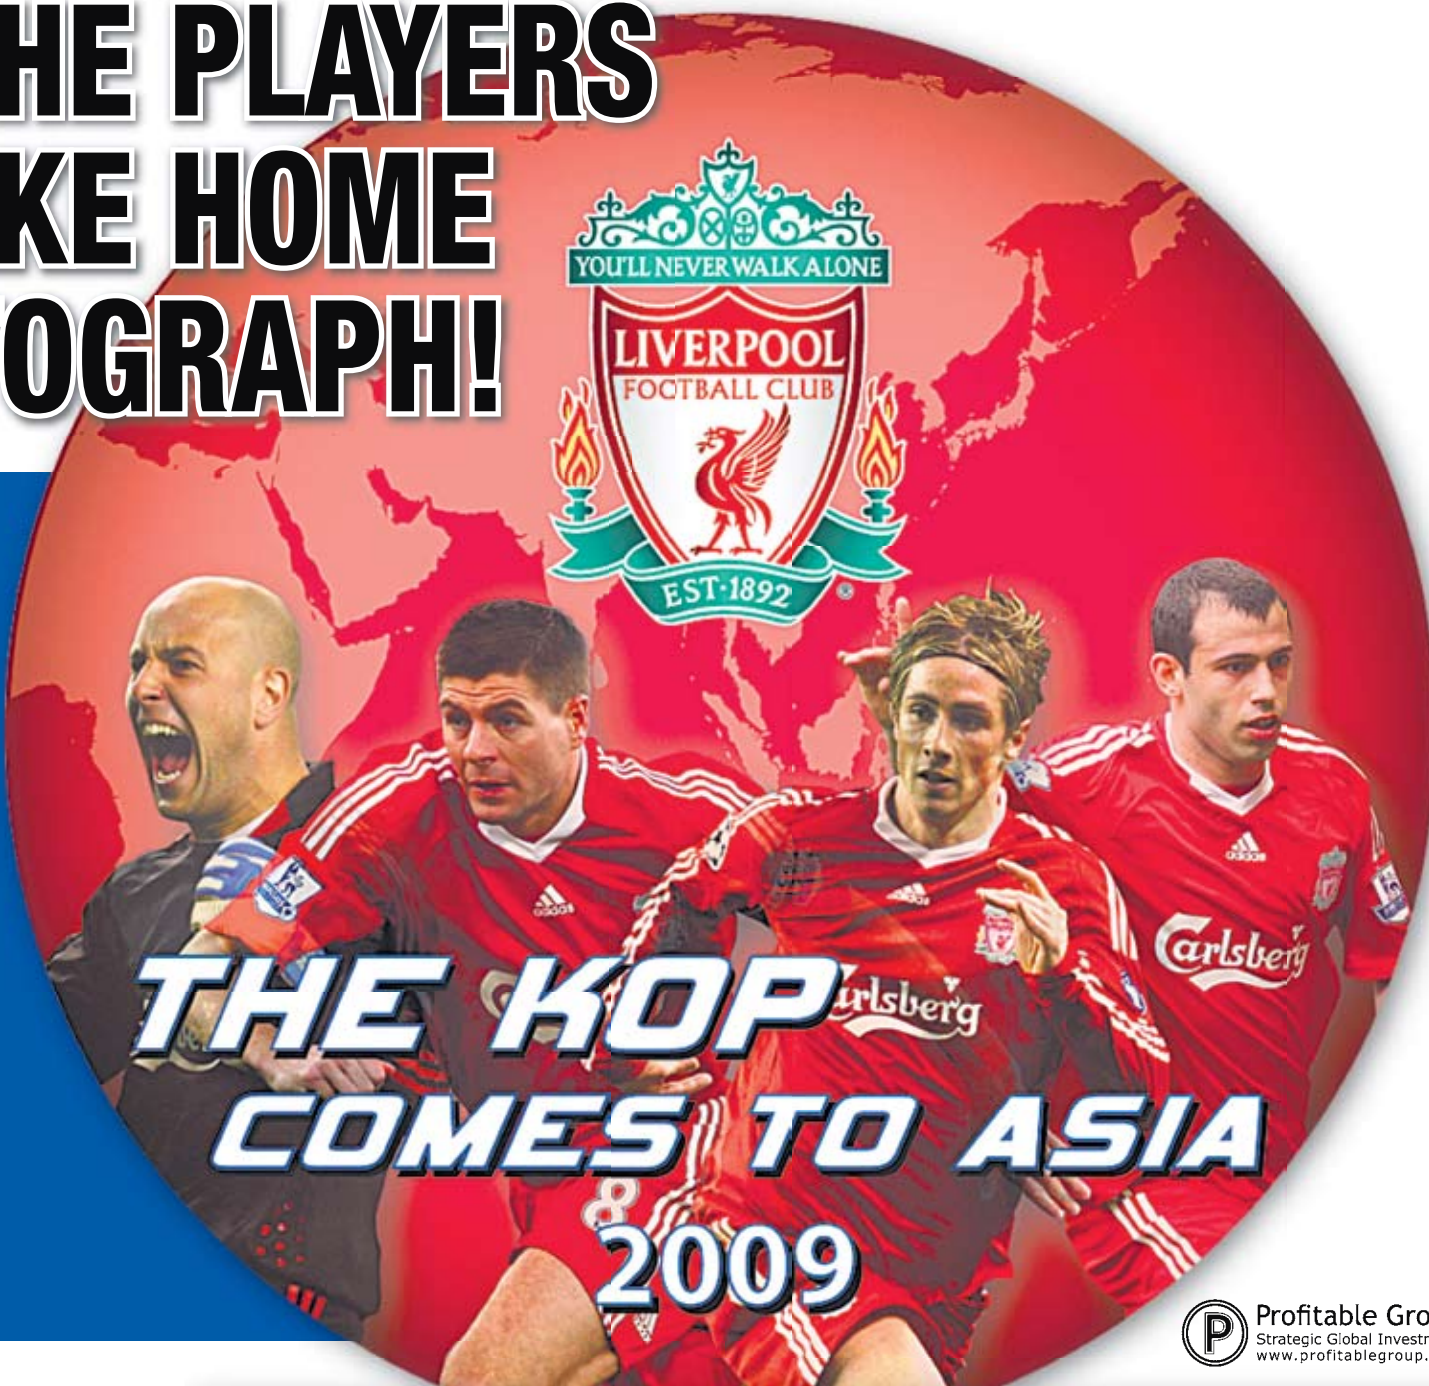

YOUR CHANCE OF A LIFETIME!

MEET THE PLAYERS AND TAKE HOME AN AUTOGRAPH!

Be one of the first 200 to present a Courts receipt*, on Sunday 19 July at Courts Megastore, and get your Exclusive Pass to meet two Liverpool FC Players in an Autograph Session!

*Courts receipt must be dated in July 2009, and with a minimum spending of $30.

Profitable Group
Strategic Global Investment
www.profitablegroup.com

Terms and Conditions:

- Only Courts receipts dated in July 2009 are valid
- Minimum of $30 per receipt at any Courts store, including Match Ticket receipts
- Only One Meet-the-Players Pass will be issued per receipt per customer

Meet-the-Players Session
Friday, 24 July 2009, 2pm @ Courts Megastore

COURTS
AN OFFICIAL PARTNER OF
THE LIVERPOOL FC ASIA TOUR

**MATCH TICKETS
GOING FAST!**

Grandstand and
South Stand tickets

**ONLY AVAILABLE
AT COURTS MEGASTORE**

KOP tickets are completely
SOLD OUT

CASH PAYMENT ONLY

$88 EACH
SOUTH STAND
TICKET

$188 EACH
GRANDSTAND
TICKET

Every 2 Match Tickets gets you a free pair of Training Passes. While stocks last. Conditions apply.

**COURTS
MEGASTORE**
50 Tampines North Drive 2,
Singapore 528766
(Open from 10am - 10pm)

Ⓞ ANG MO KIO
(Near Ang Mo Kio MRT Station)
Blk 730 Ang Mo Kio Ave 6

Ⓞ LOT ONE
(Near Choa Chu Kang
MRT Station)
#03-01 Lot One

Ⓞ BUKIT TIMAH
(Near Beauty World Centre)
205 Upper Bukit Timah Rd

Ⓞ TAMPINES MALL
(Near Tampines MRT Station)
#03-25 Tampines Mall
(Only Electricals and I.T. available)

Ⓞ CAUSEWAY POINT
(Near Woodlands MRT Station)
#04-31 Causeway Point

Ⓞ TOA PAYOH
(Near HDB Hub,
next to cinema)
460 Toa Payoh Lorong 6

Ⓞ FUNAN DIGITALIFE MALL
(Near City Hall MRT Station)
#03-10/13 Funan Digitalife Mall
(Only Electricals and I.T. available)

Ⓞ VIVOCITY
(Near HarbourFront MRT Station)
#02-01/02 VivoCity
(Only Vision, Audio and I.T. available)

Ⓞ JURONG POINT
(Near Boon Lay MRT Station)
#02-05/10 Jurong Point

All Stores Open
11am - 10pm daily
(Except for
Funan Digitalife Mall,
Megastore & VivoCity)

Customer Care Hotline:
1800 222 6868
(Mon-Sat: 10am-7pm /
Sun: 10am-2pm)